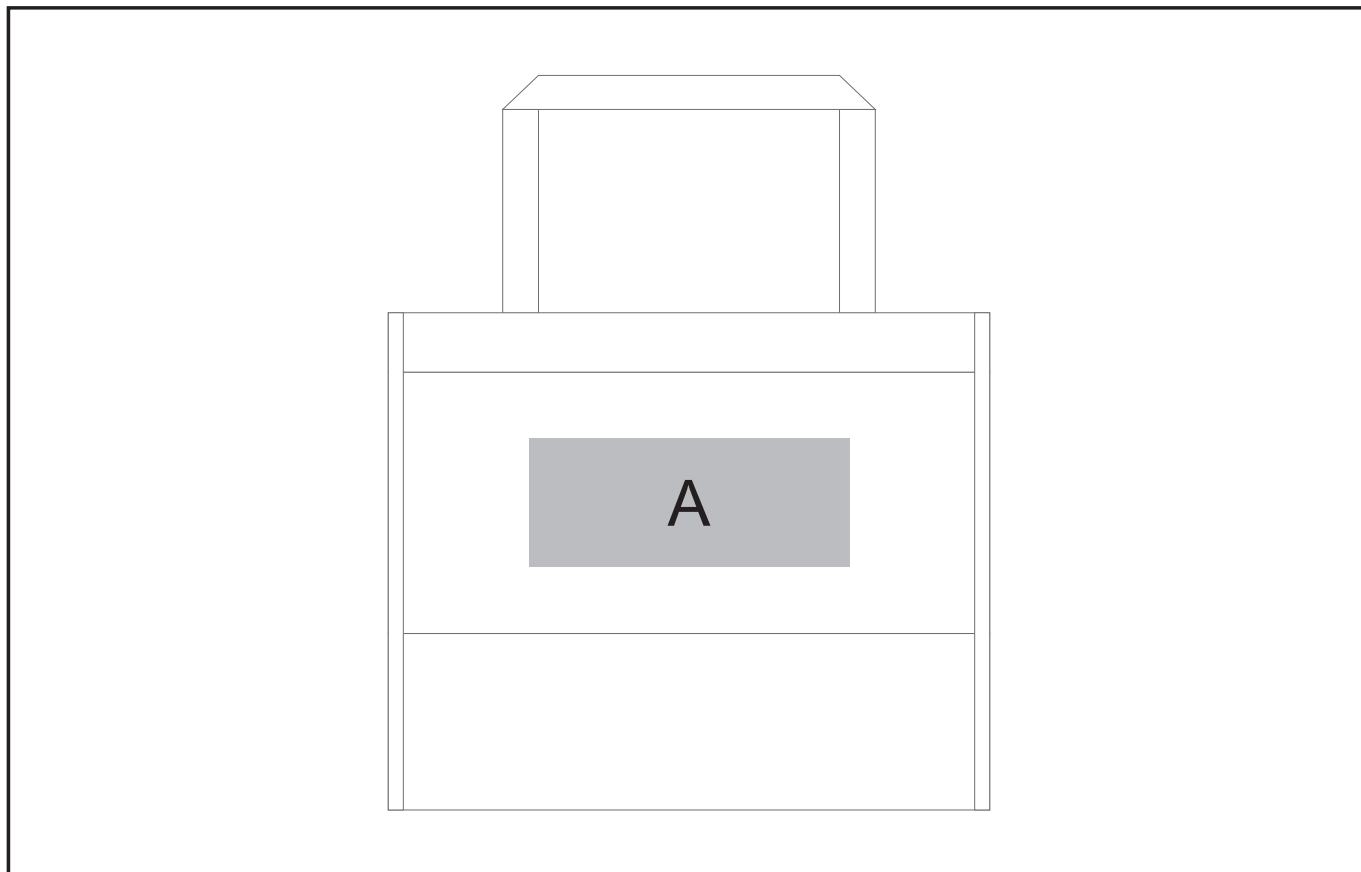

BAG-4800

Burlesque Shopper

Also available in

Check Logo24
guide and t's & c's

Need to know:

- Includes 1-Colour, 1-Position Screen Print (setup fee applies)

Branding Options:

Position A

1. Screen Print (SB) - 1 colour
Size: 200mm wide x 80mm high
2. Digital Direct Transfer (DDT-A) - Full colour
Size: 148mm wide x 80mm high
3. Digital Direct Transfer (DDT-B) - Full colour
Size: 230mm wide x 80mm high